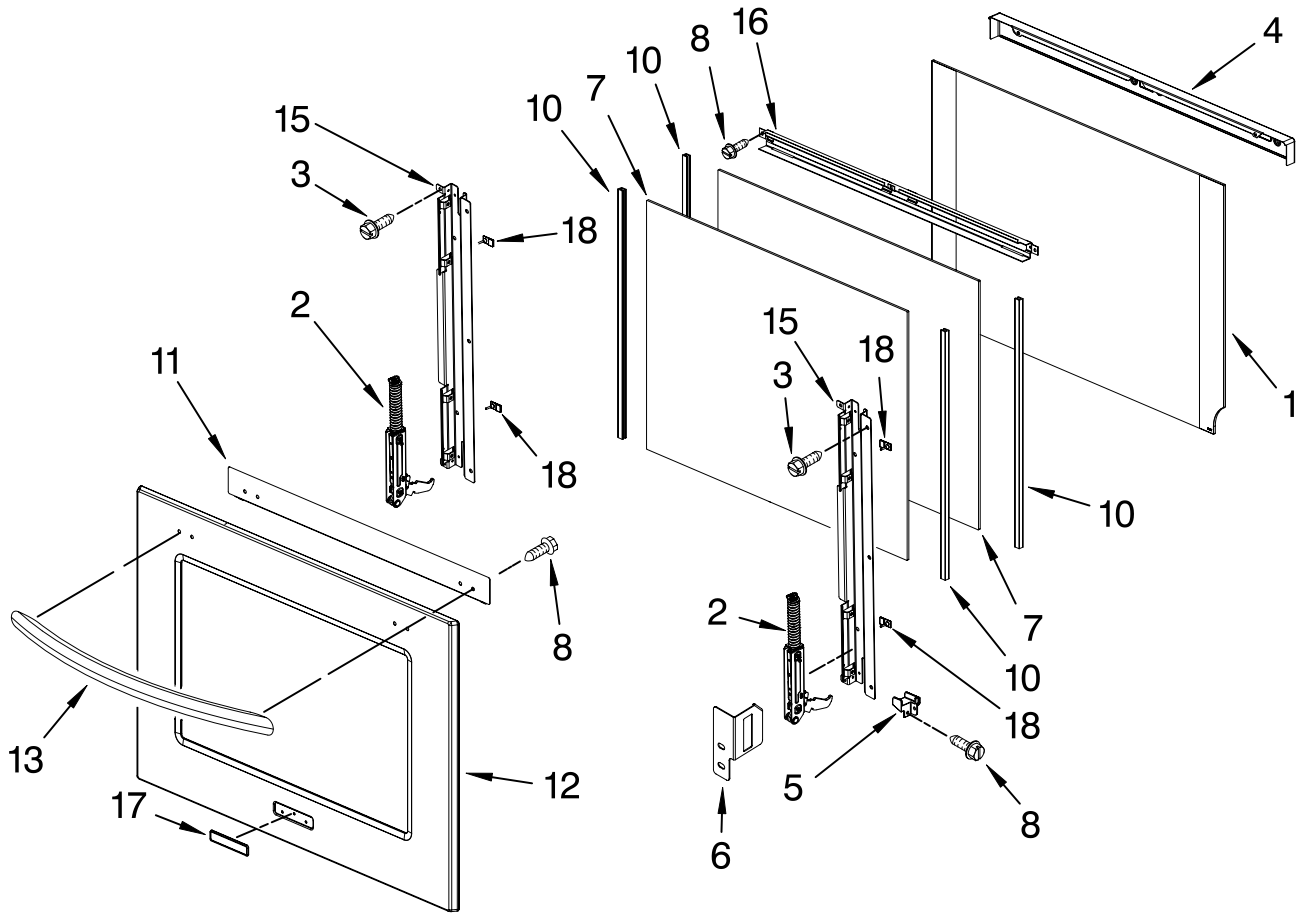

OVEN DOOR PARTS

For Models:KEBK206SSS03

(Stainless)

Illus. No.	Part No.	DESCRIPTION	Illus. No.	Part No.	DESCRIPTION	Illus. No.	Part No.	DESCRIPTION
1	8303737BL	Door Liner	6		Cover, Hinge	13	8303774SS	Door Handle
2	W10174285	Hinge, Door		W10137044	Right	15	8303745BL	Frame, Door Side
3	3196183	Screw		W10137043	Left	16	8303746	Bracket, Top Door
4	8304581BL	Vent, Door Top	7	8303731	Glass, Inner	17	8304603SS	Nameplate
5		Bracket, Door	8	4449743	Screw	18	8304522	Bumper, Glass
	8304377	Right	10	8304523	Seal			
	8304378	Left	11	8304360BL	Bracket, Handle			
			12	W10237350	Door Glass, Assy			
					Lower Includes #17			
				W10237351	Door Glass, Assy			
					Upper No Nameplate			

FOR ORDERING INFORMATION REFER TO PARTS PRICE LIST